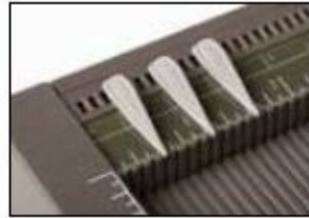

Simply Scored...the new scoring tool!

Introducing Stampin' Up!'s original scoring tool--designed exclusively by and for Stampin' Up! With etched grooves every 1/8", and the ability to score card stock up to 12" x 12", the Simply Scored scoring tool helps you create perfectly measured score marks. It's great for creating multiple projects or projects with a variety of score marks!

Features of the Simply Scored Scoring Tool

- Comes with a high-quality stylus instead of a plastic bone folder.
 - Stylus is ergonomically shaped and features a comfort grip.
 - The high-quality metal tips on each end of the stylus--they come in two sizes--glide smoothly over your paper.
- Features a unique set of place markers that let you mark your score lines when creating multiple projects with the same score lines.
 - Includes three place markers.
 - Additional place markers can be purchased for flawless scoring.
- Includes a hidden storage compartment in the back of the base to hold your scoring tools.
- Accommodates card stock up to 12" x 12".

Product Details

- Item #122334; \$29.95
- Simply Scored includes
 - 1 scoring board
 - 1 stylus
 - 3 place markers
- Dimensions of scoring board: 15-1/8" x 13-1/4" x 1"
- Additional products available:
 - Simply Scored Stylus - Item #125624; \$4.50
 - Dimensions: 5-7/16" (13,8 cm)
 - Simply Scored Place Markers (pack of 6) - Item #125625; \$2.50
 - Dimensions: 1/4" x 1" (6,4 x 25,4 mm)